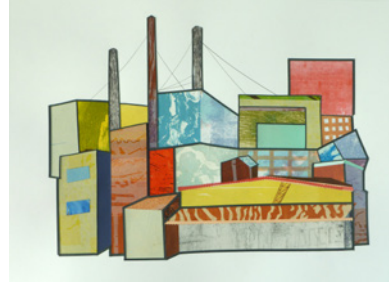

*Northwest Collage Society 2017 Winter Show - Collaged Impressions of
NW Social Realism and the American Scene 1930 - 1950
at Cascadia Museum of Art, Edmonds, WA. Juror: David Martin*

Northwest Collage Society 2017 Winter Show - Collaged Impressions of NW Social Realism and the American Scene 1930 - 1950

NWCS Award: A Fertile Mind by Anne La Fever

Eleanor Wolters Smith Memorial Award: Carrie by Lynn Skordal

NWCS Winter Award: Smokestack by Becky Birinyi

Merit Award: Mannah by Elizabeth Halfacre

Merit Award: Horse Latitudes by G J Gillespie